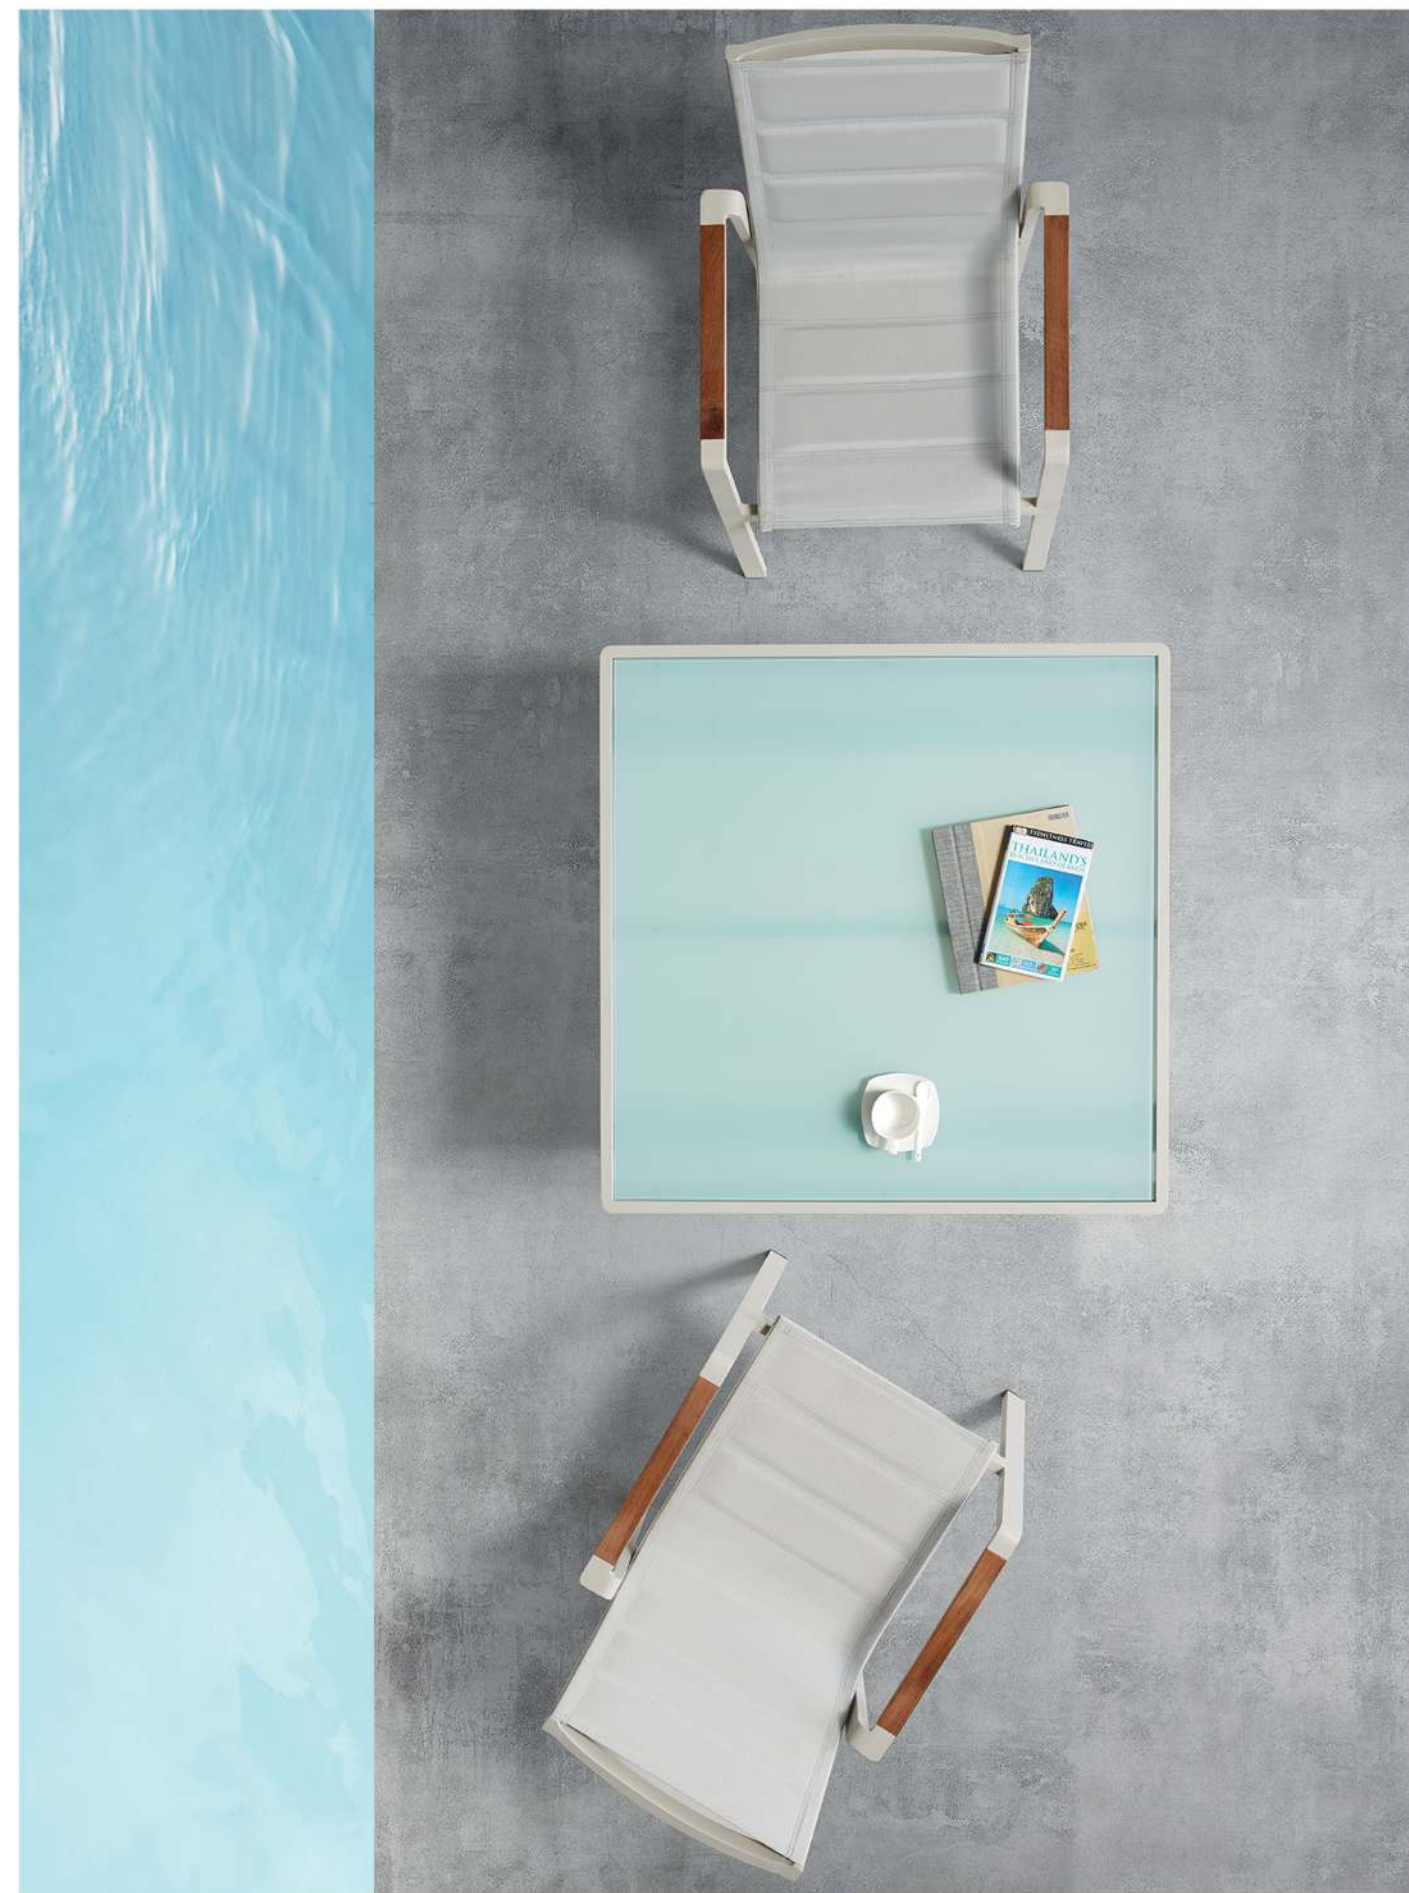

NOFI

NOFI collection is one of the collections that have a complete family to meet all kinds of living demands. With wooden elements to be installed on the armrests and table tops and with soft and airy cushion designs, Nofi shows simplicity but never loses its coziness. With DIY concept, consumer can easily do the assembling under instructions.