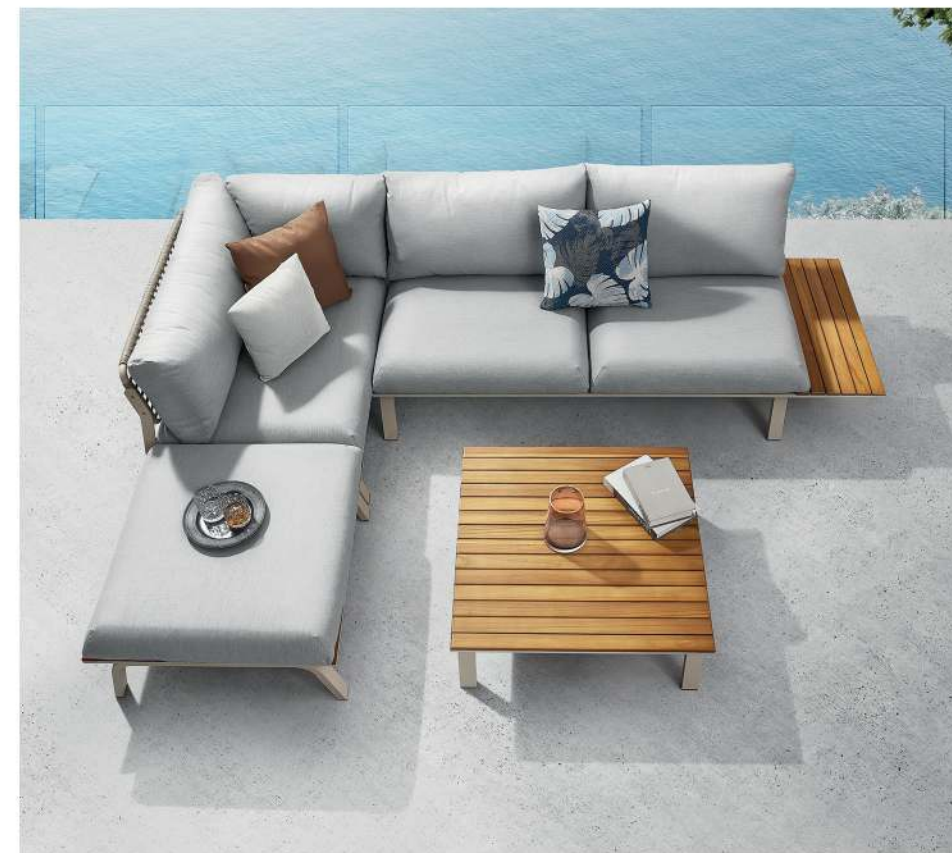

PUNTO

Inspired by the cute and lovely traditional Punto figure, the designer takes the purity and softness factor into the collection. Punto is designed in such a manner that it can be assembled into different configurations. The structure of the sofa is convertible with easy assembly the back part back and forth. It is a comfortable sofa allows you to spend many hours relaxing, and good lavish and attractive furniture makes your house and garden more attractive.