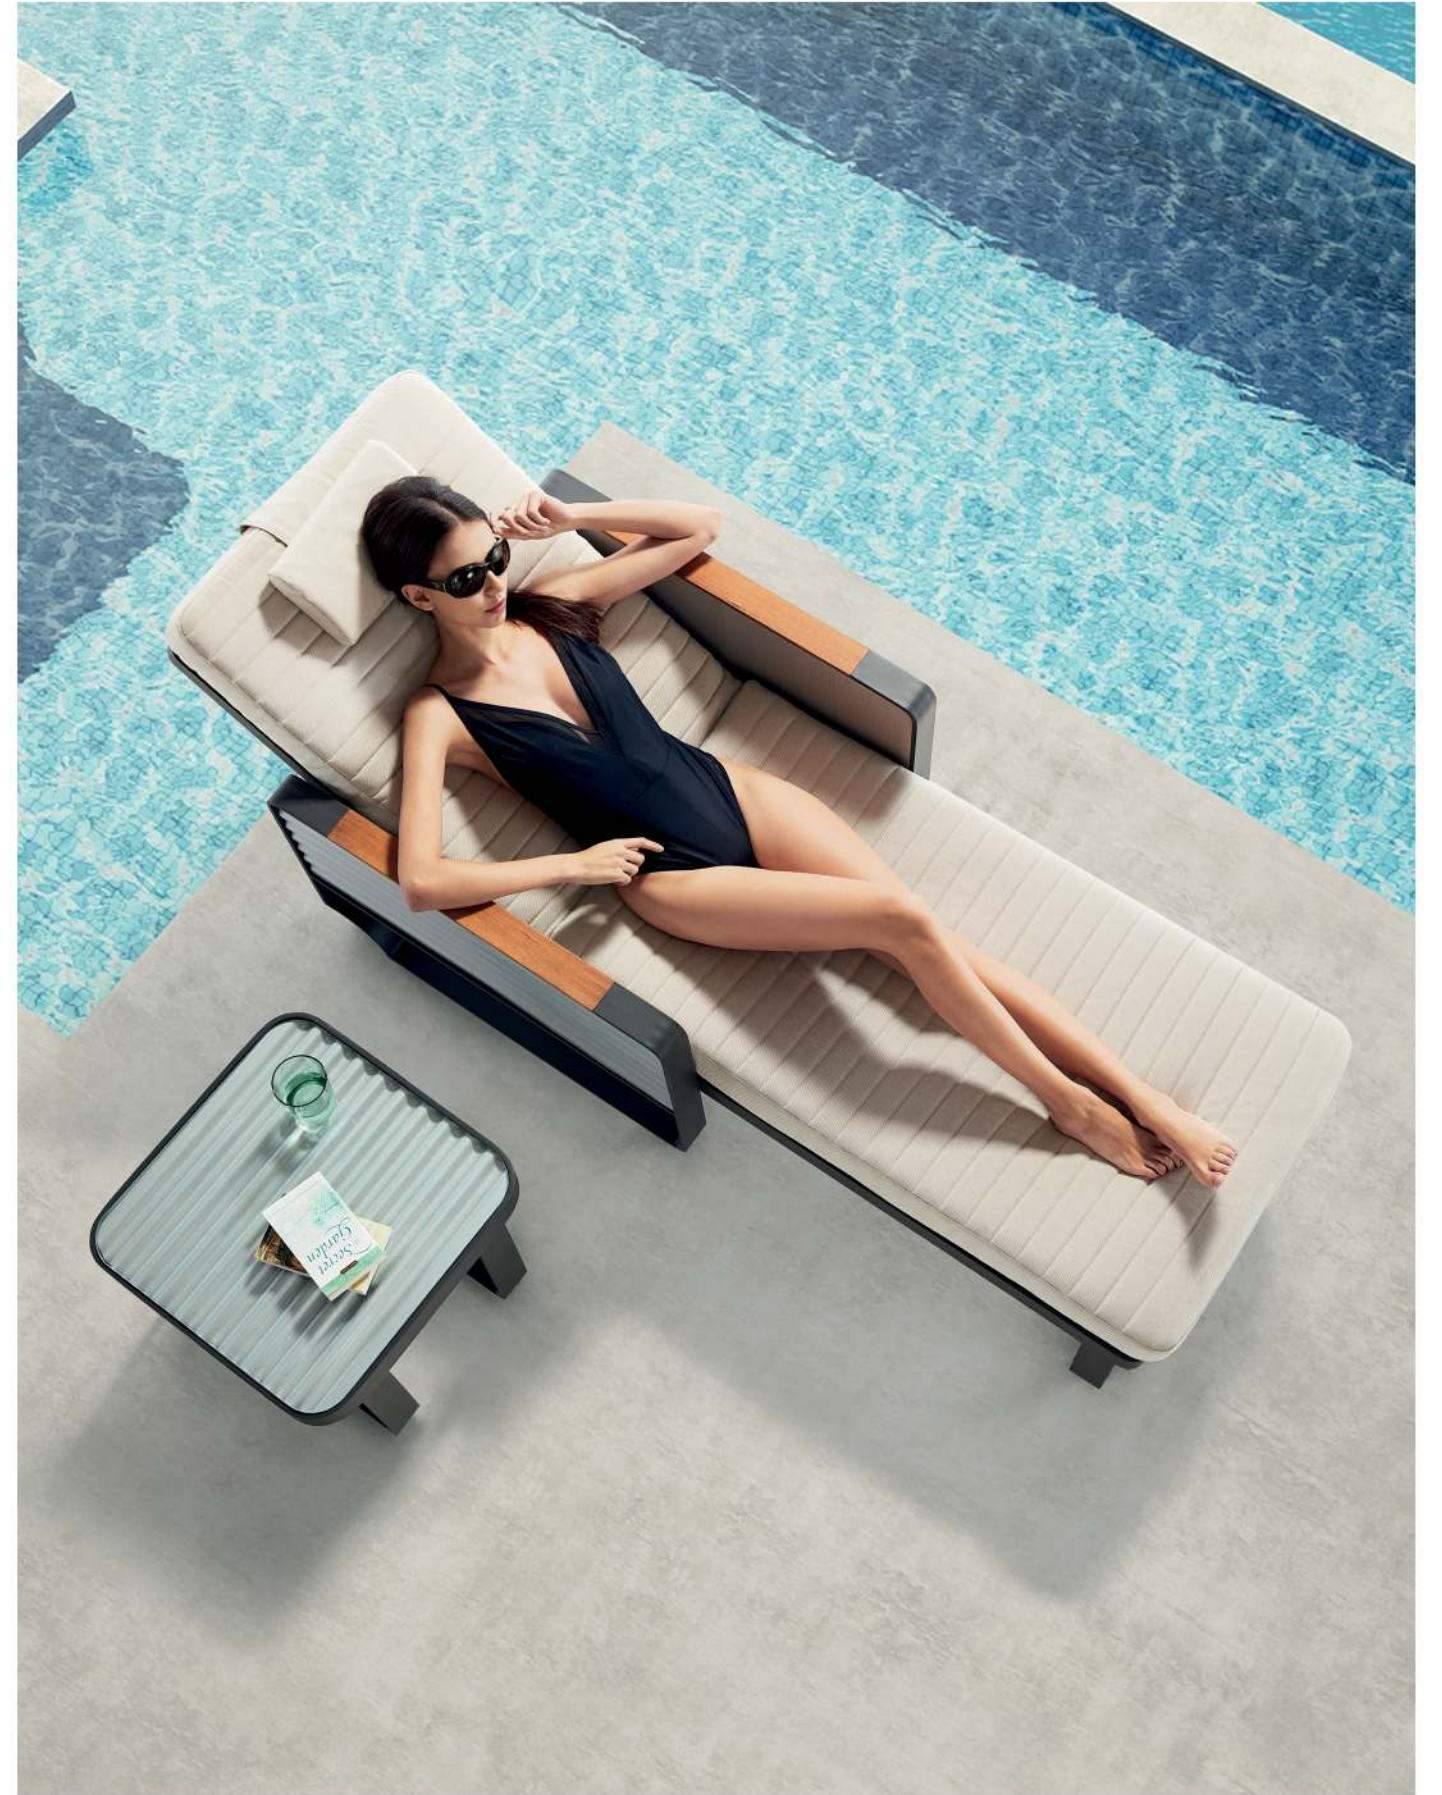

## AIRPORT TROLLEY

The design of the 'AIRPORT' service cart is based on the robust and versatile function of airline carts. The structure of this container is epoxy-coated aluminum with a yacht teak deck. Glasses and bottles are stored in telescopic drawers and ice-cooled drinks remain fresh in the stainless steel container. Swivel castors ensure mobility and the built-in locking ensures a firm stand.