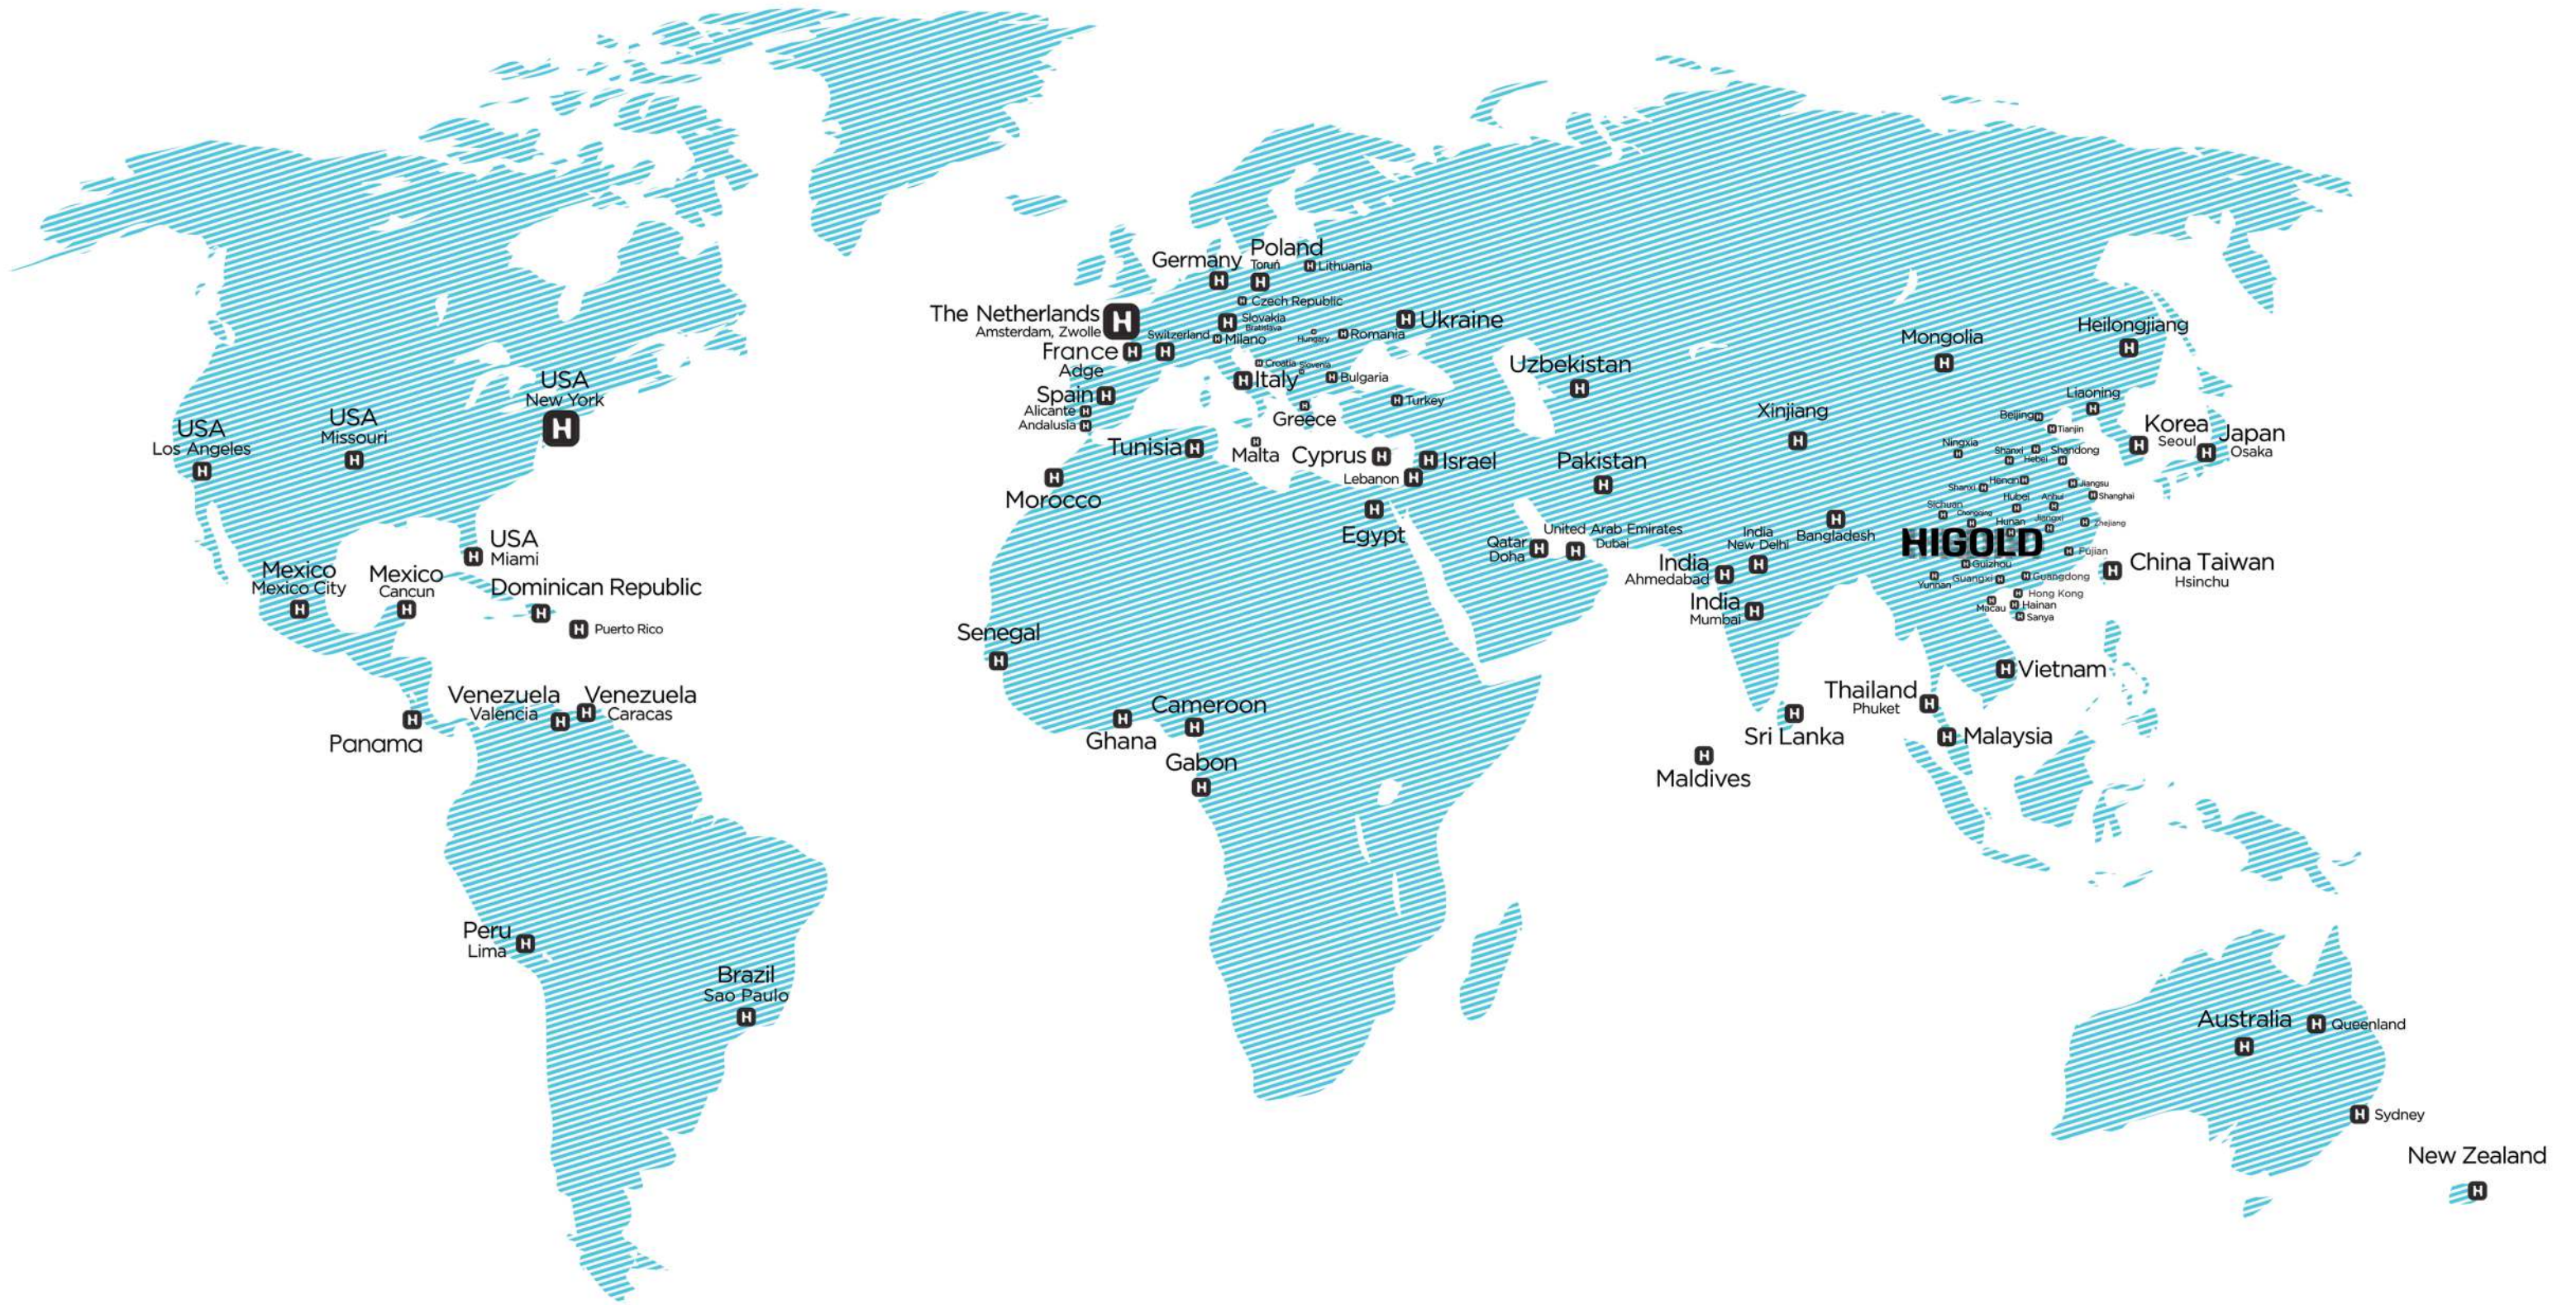

SALES NETWORK